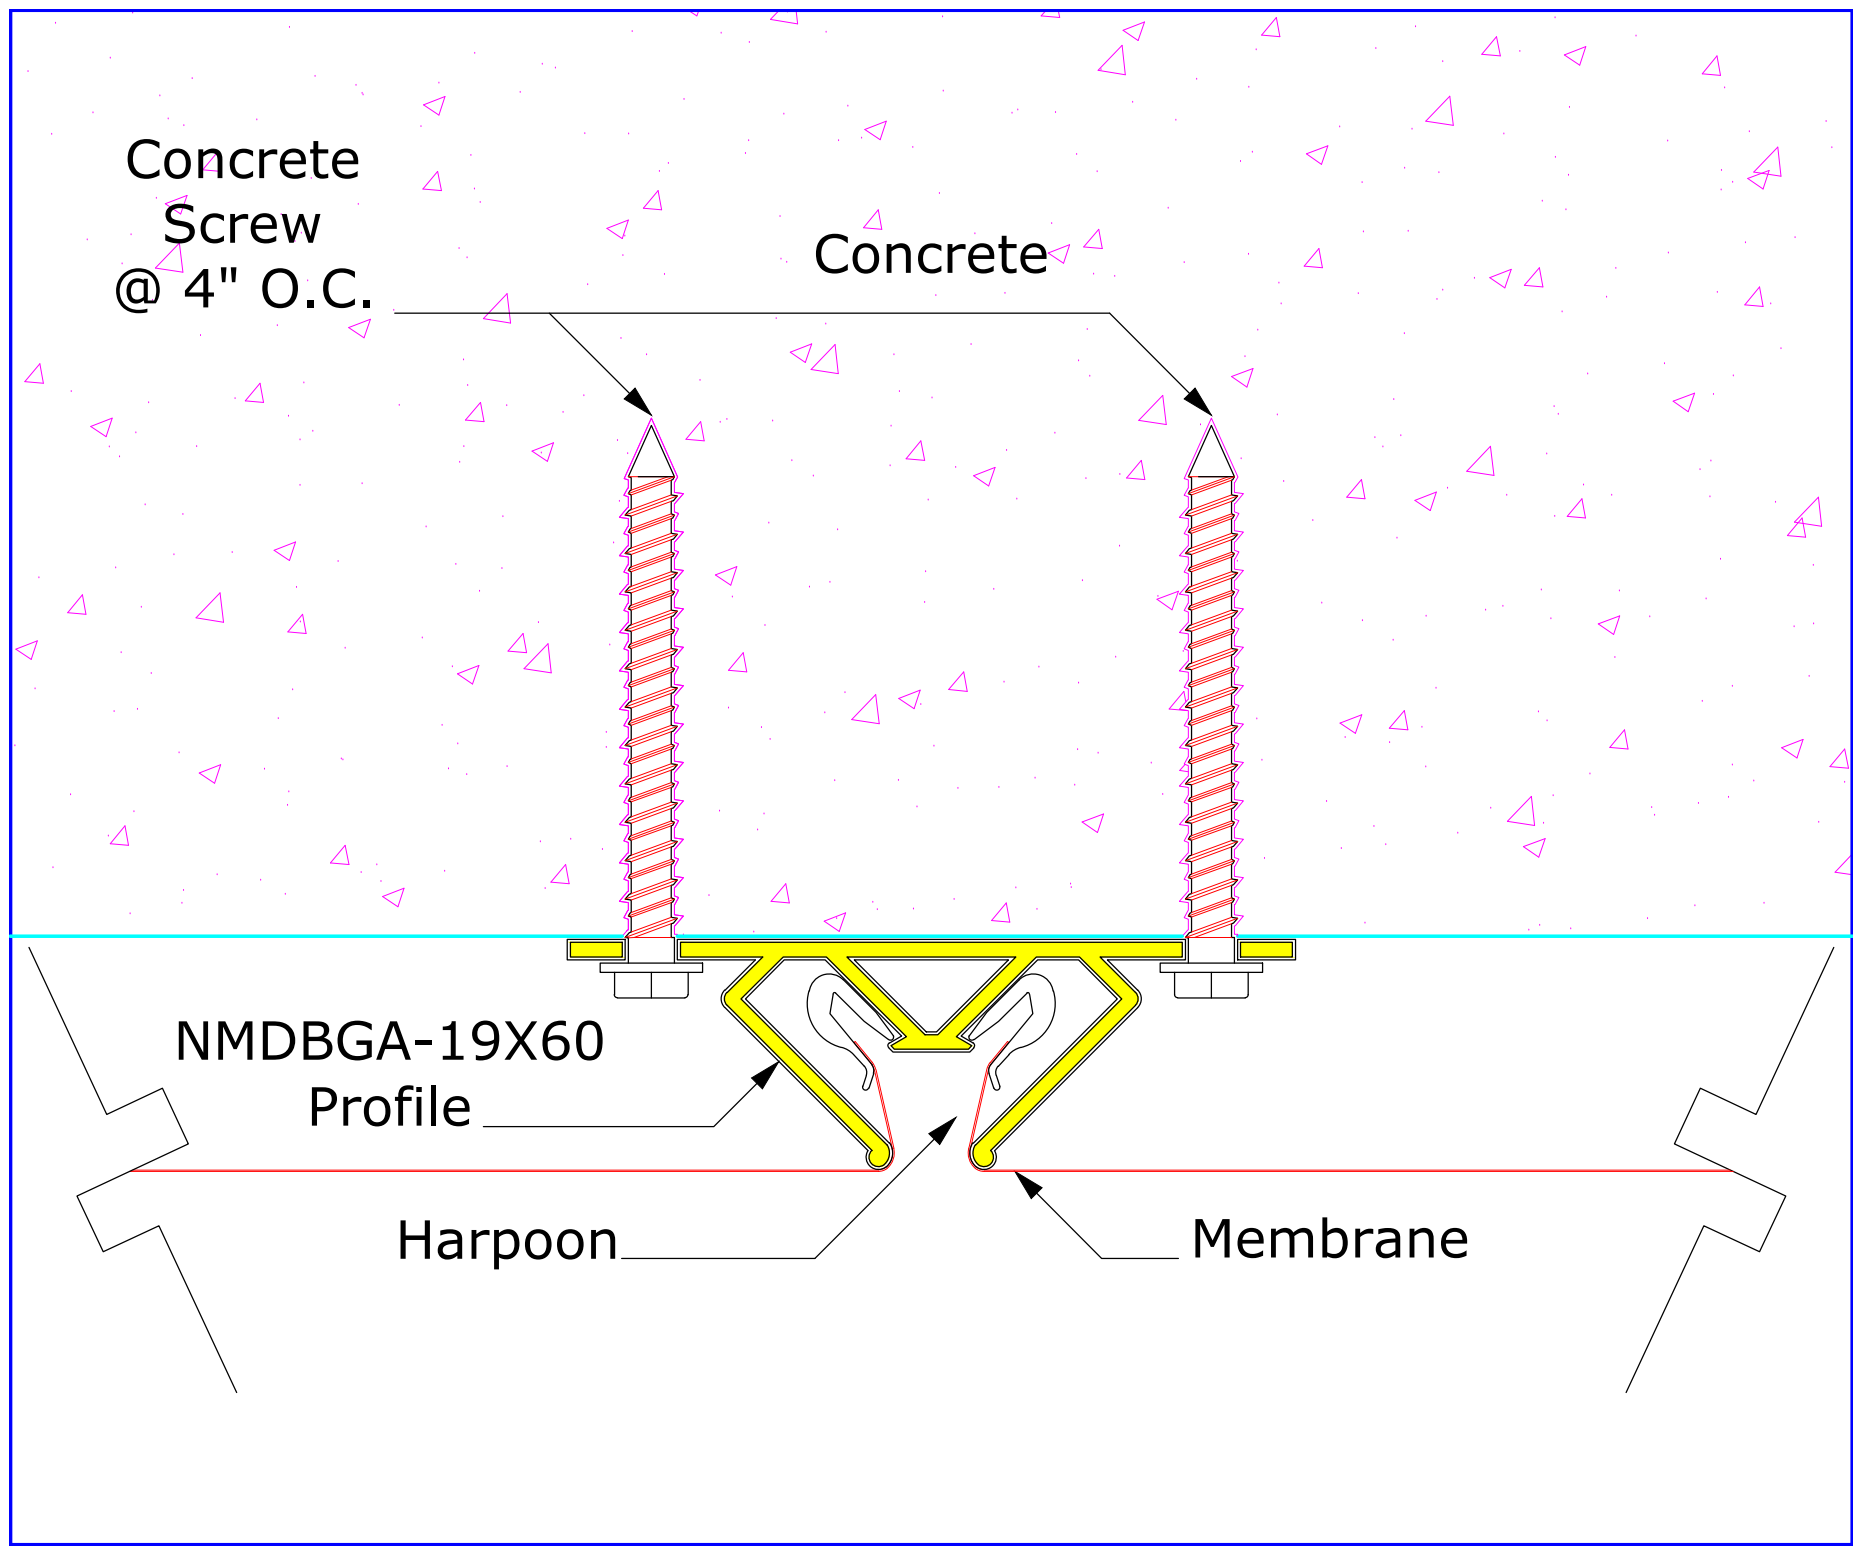

Concrete
Screw
@ 4" O.C.

Concrete

NMDBGA-19X60
Profile

Harpoon

Membrane